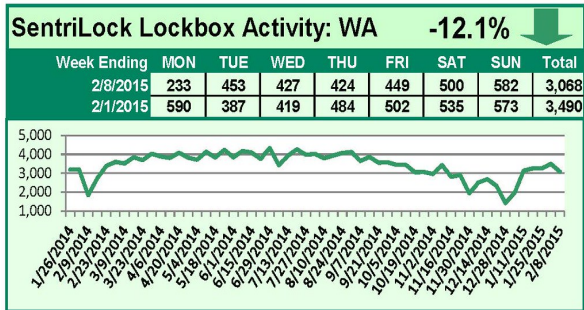

# SentriLock Lockbox Activity February 2-8, 2015

## This Week's Lockbox Activity

For the week of February 2-8, 2015, these charts show the number of times RMLS™ subscribers opened SentriLock lockboxes in Oregon and Washington. Washington and Oregon both saw decreased activity this week.