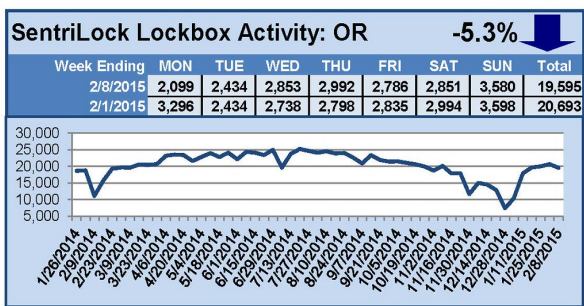

# SentriLock Lockbox Activity February 2-8, 2015

## This Week's Lockbox Activity

For the week of February 2-8, 2015, these charts show the number of times RMLS™ subscribers opened SentriLock lockboxes in Oregon and Washington. Washington and Oregon both saw decreased activity this week.