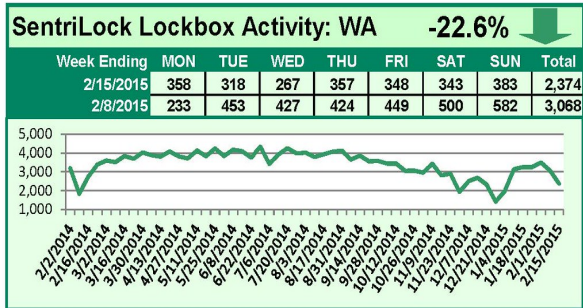

# SentriLock Lockbox Activity February 9-15, 2015

## This Week's Lockbox Activity

For the week of February 9-15, 2015, these charts show the number of times RMLS™ subscribers opened SentriLock lockboxes in Oregon and Washington. Washington and Oregon both saw a decrease in activity this week.