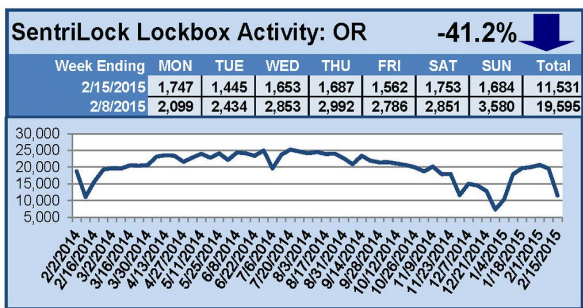

# SentriLock Lockbox Activity February 9-15, 2015

## This Week's Lockbox Activity

For the week of February 9-15, 2015, these charts show the number of times RMLS™ subscribers opened SentriLock lockboxes in Oregon and Washington. Washington and Oregon both saw a decrease in activity this week.