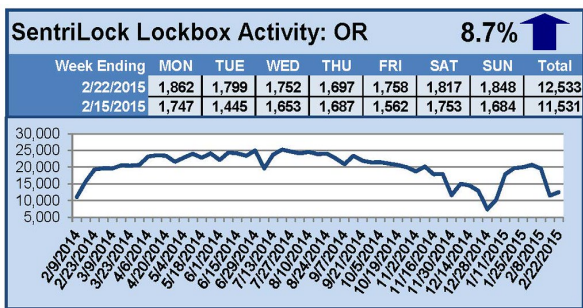

SentriLock Lockbox Activity February 16-22, 2015

This Week's Lockbox Activity

For the week of February 16-22, 2015, these charts show the number of times RMLS™ subscribers opened SentriLock lockboxes in Oregon and Washington. Activity in both Oregon and Washington rose this week.