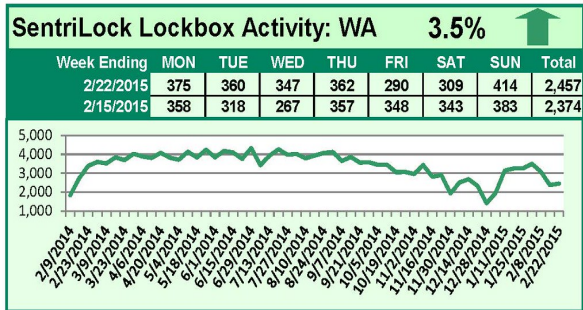

SentriLock Lockbox Activity February 16-22, 2015

This Week's Lockbox Activity

For the week of February 16-22, 2015, these charts show the number of times RMLS™ subscribers opened SentriLock lockboxes in Oregon and Washington. Activity in both Oregon and Washington rose this week.

For a larger version of each chart, visit the RMLS™ photostream on Flickr.