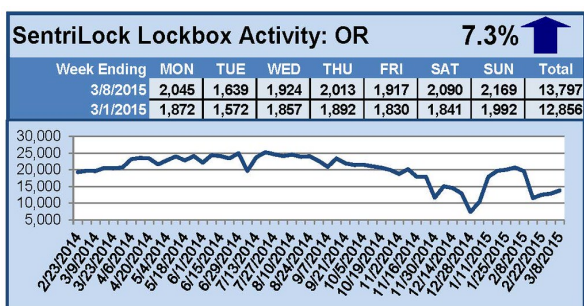

SentriLock Lockbox Activity March 2-8, 2015

This Week's Lockbox Activity

For the week of March 2-8, 2015, these charts show the number of times RMLS™ subscribers opened SentriLock lockboxes in Oregon and Washington. Activity in both Oregon and Washington increased this week.