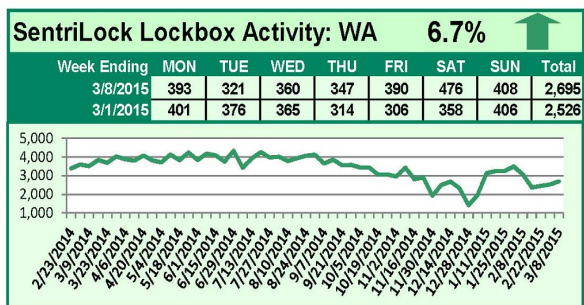

SentriLock Lockbox Activity March 2-8, 2015

This Week's Lockbox Activity

For the week of March 2-8, 2015, these charts show the number of times RMLS™ subscribers opened SentriLock lockboxes in Oregon and Washington. Activity in both Oregon and Washington increased this week.

For a larger version of each chart, visit the RMLS™ photostream on Flickr.