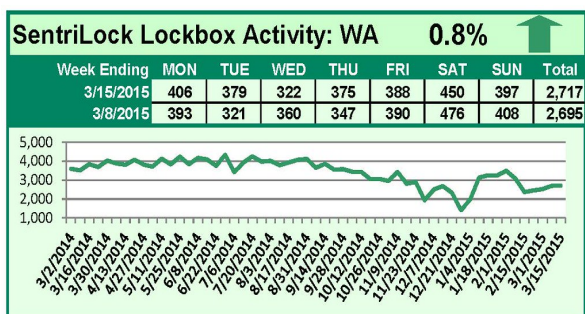

SentriLock Lockbox Activity March 9-15, 2015

This Week's Lockbox Activity

For the week of March 9-15, 2015, these charts show the number of times RMLS™ subscribers opened SentriLock lockboxes in Oregon and Washington. Both Oregon and Washington saw an increase in activity this week.

For a larger version of each chart, visit the RMLS™ photostream on Flickr.