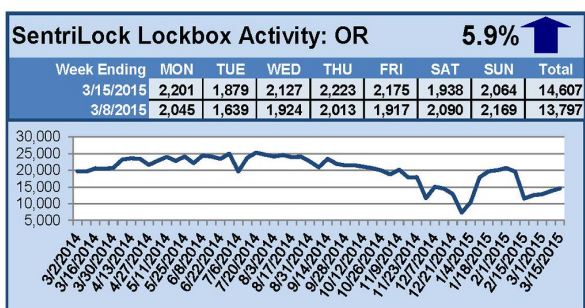

SentriLock Lockbox Activity March 9-15, 2015

This Week's Lockbox Activity

For the week of March 9-15, 2015, these charts show the number of times RMLS™ subscribers opened SentriLock lockboxes in Oregon and Washington. Both Oregon and Washington saw an increase in activity this week.