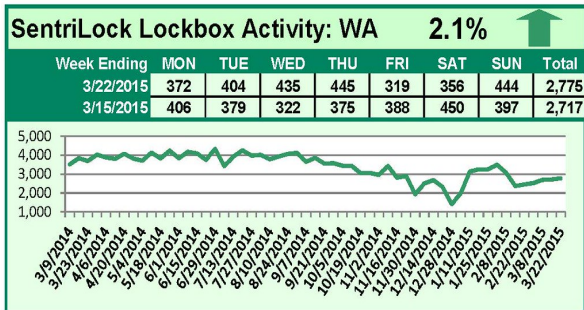

SentriLock Lockbox Activity

March 16-22, 2015

This Week's Lockbox Activity

For the week of March 16-22, 2015, these charts show the number of times RMLS™ subscribers opened SentriLock lockboxes in Oregon and Washington. Lockbox activity increased in Washington, but decreased in Oregon this week.

For a larger version of each chart, visit the RMLS™ photostream on Flickr.