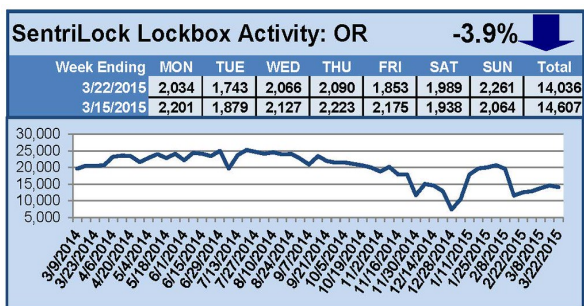

SentriLock Lockbox Activity

March 16-22, 2015

This Week's Lockbox Activity

For the week of March 16-22, 2015, these charts show the number of times RMLS™ subscribers opened SentriLock lockboxes in Oregon and Washington. Lockbox activity increased in Washington, but decreased in Oregon this week.