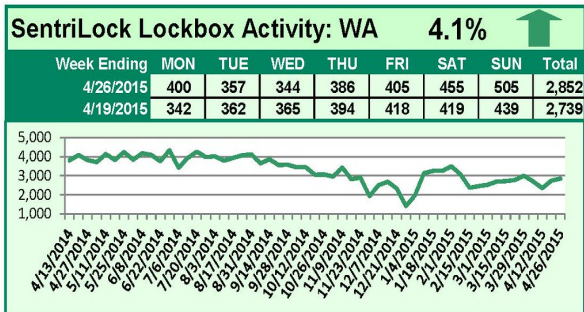

SentriLock Lockbox Activity April 20-26, 2015

This Week's Lockbox Activity

For the week of April 20-26, 2015, these charts show the number of times RMLS™ subscribers opened SentriLock lockboxes in Oregon and Washington. Activity in both Oregon and Washington increased this week.

For a larger version of each chart, visit the RMLS™ photostream on Flickr.