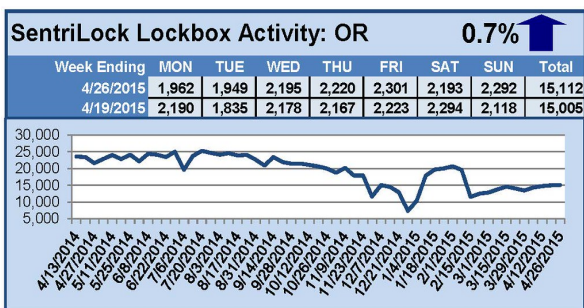

SentriLock Lockbox Activity April 20-26, 2015

This Week's Lockbox Activity

For the week of April 20-26, 2015, these charts show the number of times RMLS™ subscribers opened SentriLock lockboxes in Oregon and Washington. Activity in both Oregon and Washington increased this week.