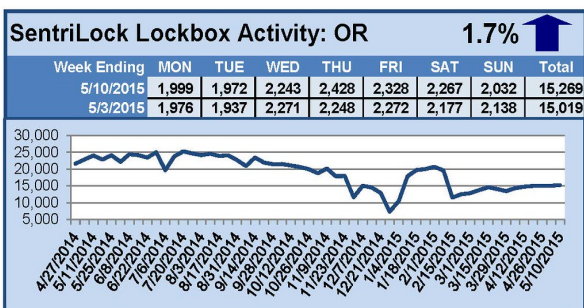

SentriLock Lockbox Activity May 4-10, 2015

This Week's Lockbox Activity

For the week of May 4-10, 2015, these charts show the number of times RMLS™ subscribers opened SentriLock lockboxes in Oregon and Washington. Activity in Oregon and Washington increased this week.