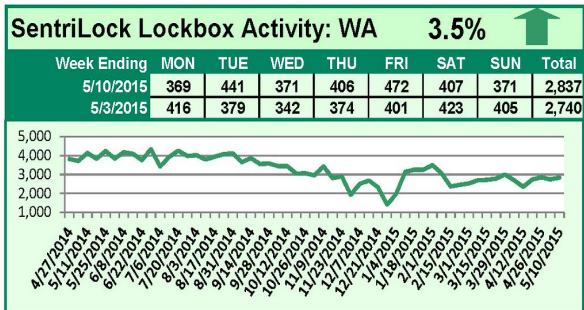

SentriLock Lockbox Activity May 4-10, 2015

This Week's Lockbox Activity

For the week of May 4-10, 2015, these charts show the number of times RMLS™ subscribers opened SentriLock lockboxes in Oregon and Washington. Activity in Oregon and Washington increased this week.

For a larger version of each chart, visit the RMLS™ photostream on Flickr.