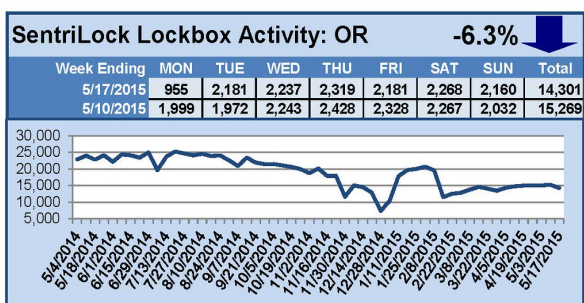

SentriLock Lockbox Activity

May 11-17, 2015

This Week's Lockbox Activity

For the week of May 11-17, 2015, these charts show the number of times RMLS™ subscribers opened SentriLock lockboxes in Oregon and Washington. Activity in both Oregon and Washington decreased this week.