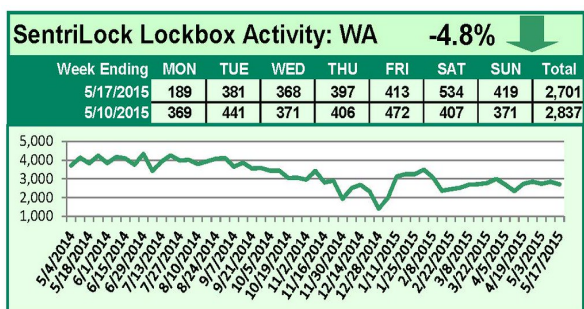

SentriLock Lockbox Activity

May 11-17, 2015

This Week's Lockbox Activity

For the week of May 11-17, 2015, these charts show the number of times RMLS™ subscribers opened SentriLock lockboxes in Oregon and Washington. Activity in both Oregon and Washington decreased this week.

For a larger version of each chart, visit the RMLS™ photostream on Flickr.