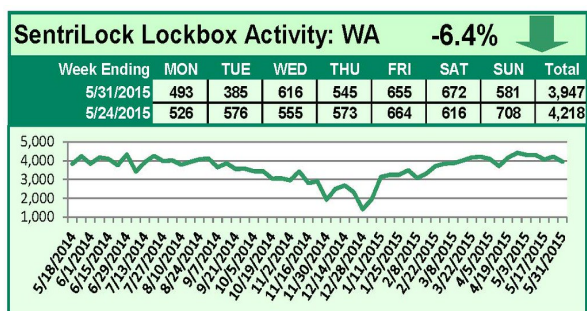

SentriLock Lockbox Activity May 25-31, 2015

This Week's Lockbox Activity

For the week of May 25-31, 2015, these charts show the number of times RMLS™ subscribers opened SentriLock lockboxes in Oregon and Washington. Decreases were seen in both Oregon and Washington this week.

For a larger version of each chart, visit the RMLS™ photostream on Flickr.