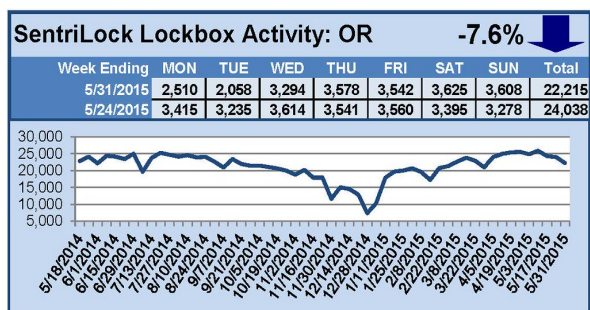

SentriLock Lockbox Activity May 25-31, 2015

This Week's Lockbox Activity

For the week of May 25-31, 2015, these charts show the number of times RMLS™ subscribers opened SentriLock lockboxes in Oregon and Washington. Decreases were seen in both Oregon and Washington this week.