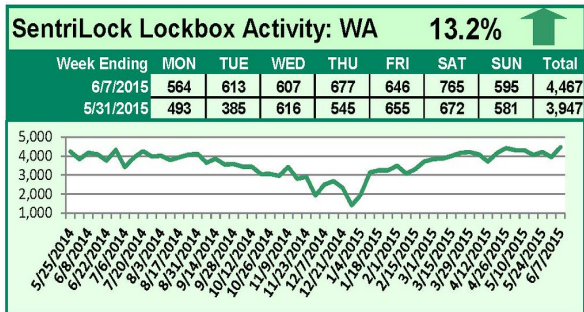

SentriLock Lockbox Activity June 1-7, 2015

This Week's Lockbox Activity

For the week of June 1-7, 2015, these charts show the number of times RMLS™ subscribers opened SentriLock lockboxes in Oregon and Washington. Numbers in both Oregon and Washington increased this week.

For a larger version of each chart, visit the RMLS™ photostream on Flickr.