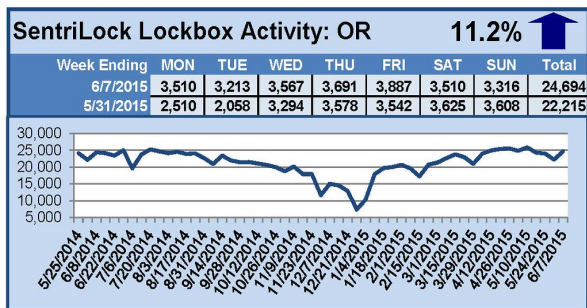

SentriLock Lockbox Activity June 1-7, 2015

This Week's Lockbox Activity

For the week of June 1-7, 2015, these charts show the number of times RMLS™ subscribers opened SentriLock lockboxes in Oregon and Washington. Numbers in both Oregon and Washington increased this week.