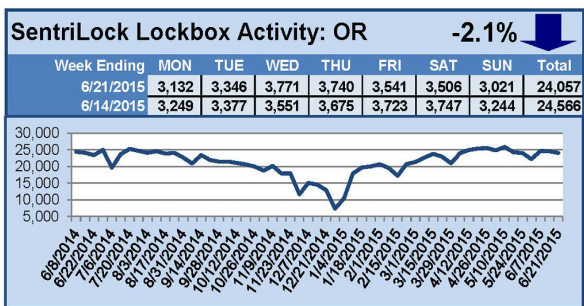

# SentriLock Lockbox Activity June 15-21, 2015

## This Week's Lockbox Activity

For the week of June 15-21, 2015, these charts show the number of times RMLS™ subscribers opened SentriLock lockboxes in Oregon and Washington. Activity rose in Washington, but decreased in Oregon this week.