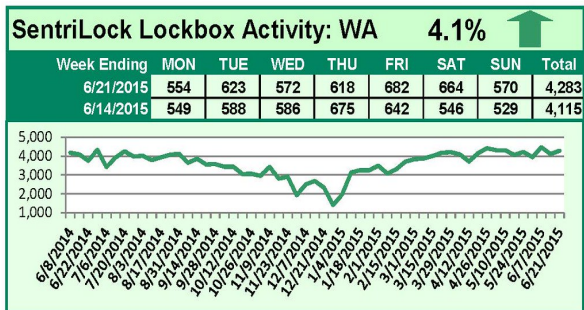

# SentriLock Lockbox Activity June 15-21, 2015

## This Week's Lockbox Activity

For the week of June 15-21, 2015, these charts show the number of times RMLS™ subscribers opened SentriLock lockboxes in Oregon and Washington. Activity rose in Washington, but decreased in Oregon this week.