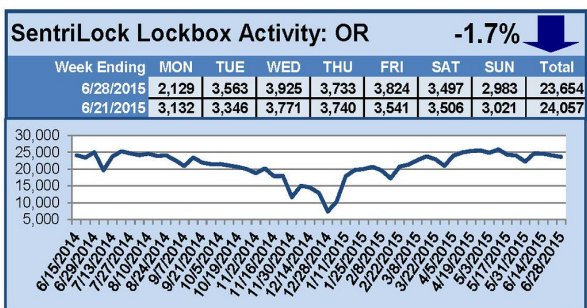

SentriLock Lockbox Activity June 22-28, 2015

This Week's Lockbox Activity

For the week of June 22-28, 2015, these charts show the number of times RMLS™ subscribers opened SentriLock lockboxes in Oregon and Washington. Activity decreased in both Oregon and Washington this week.