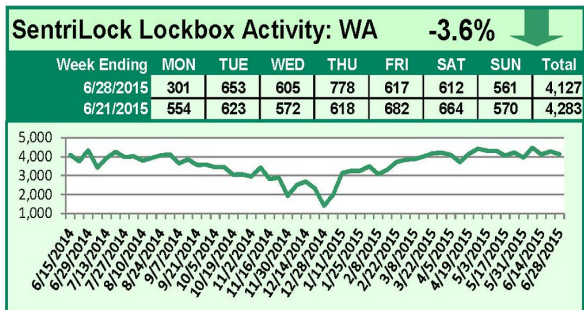

SentriLock Lockbox Activity June 22-28, 2015

This Week's Lockbox Activity

For the week of June 22-28, 2015, these charts show the number of times RMLS™ subscribers opened SentriLock lockboxes in Oregon and Washington. Activity decreased in both Oregon and Washington this week.

For a larger version of each chart, visit the RMLS™ photostream on Flickr.