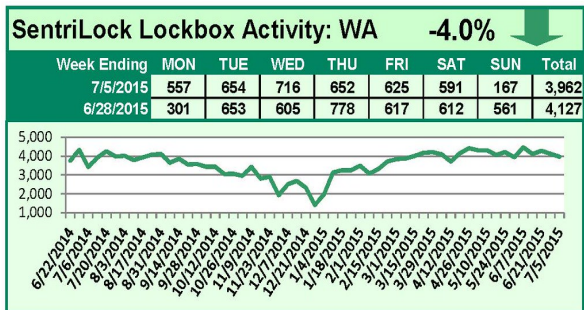

SentriLock Lockbox Activity June 29-July 5, 2015

This Week's Lockbox Activity

For the week of June 29-July 5, 2015, these charts show the number of times RMLS™ subscribers opened SentriLock lockboxes in Oregon and Washington. Activity decreased in both Oregon and Washington this week.

For a larger version of each chart, visit the RMLS™ photostream on Flickr.