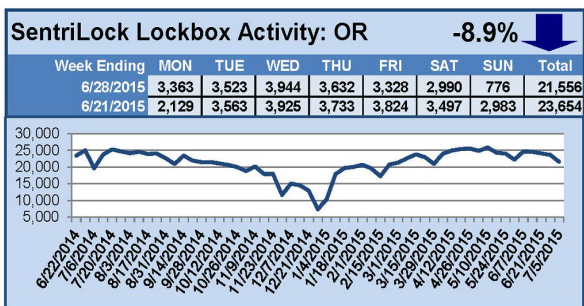

SentriLock Lockbox Activity June 29-July 5, 2015

This Week's Lockbox Activity

For the week of June 29-July 5, 2015, these charts show the number of times RMLS™ subscribers opened SentriLock lockboxes in Oregon and Washington. Activity decreased in both Oregon and Washington this week.