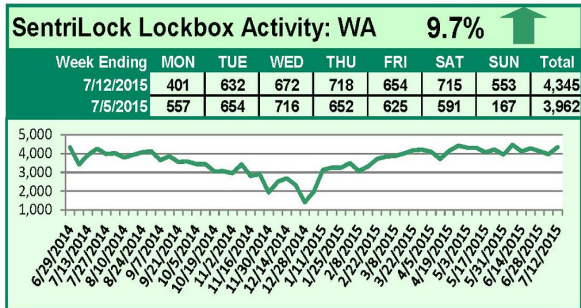

SentriLock Lockbox Activity July 5-12, 2015

This Week's Lockbox Activity

For the week of July 5-12, 2015, these charts show the number of times RMLS™ subscribers opened SentriLock lockboxes in Oregon and Washington. Showing activity increased in both states this week.

For a larger version of each chart, visit the RMLS™ photostream on Flickr.