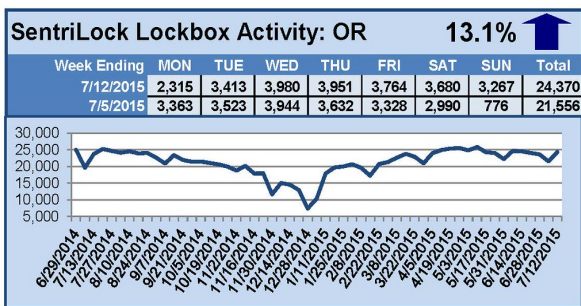

SentriLock Lockbox Activity July 5-12, 2015

This Week's Lockbox Activity

For the week of July 5-12, 2015, these charts show the number of times RMLS™ subscribers opened SentriLock lockboxes in Oregon and Washington. Showing activity increased in both states this week.