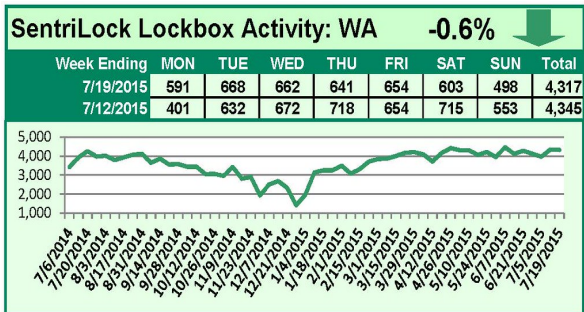

SentriLock Lockbox Activity July 13-19, 2015

This Week's Lockbox Activity

For the week of July 13-19, 2015, these charts show the number of times RMLS™ subscribers opened SentriLock lockboxes in Oregon and Washington. Activity in Oregon increased this week, and activity in Washington fell slightly.

For a larger version of each chart, visit the RMLS™ photostream on Flickr.