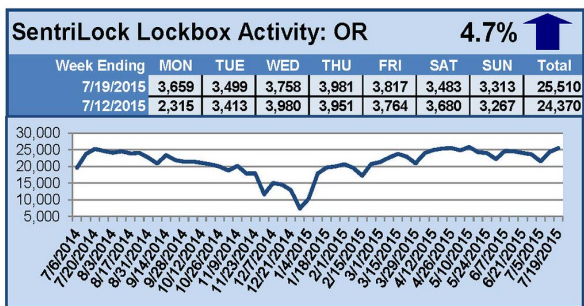

SentriLock Lockbox Activity July 13-19, 2015

This Week's Lockbox Activity

For the week of July 13-19, 2015, these charts show the number of times RMLS™ subscribers opened SentriLock lockboxes in Oregon and Washington. Activity in Oregon increased this week, and activity in Washington fell slightly.