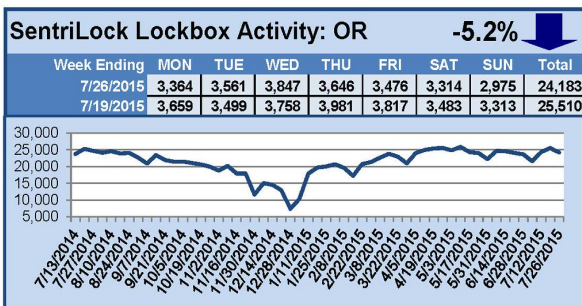

# SentriLock Lockbox Activity July 20-26, 2015

## This Week's Lockbox Activity

For the week of July 20-26, 2015, these charts show the number of times RMLS™ subscribers opened SentriLock lockboxes in Oregon and Washington. Showing activity decreased in both Oregon and Washington this week.