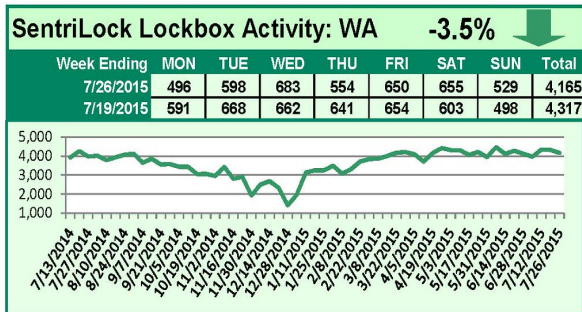

# SentriLock Lockbox Activity July 20-26, 2015

## This Week's Lockbox Activity

For the week of July 20-26, 2015, these charts show the number of times RMLS™ subscribers opened SentriLock lockboxes in Oregon and Washington. Showing activity decreased in both Oregon and Washington this week.