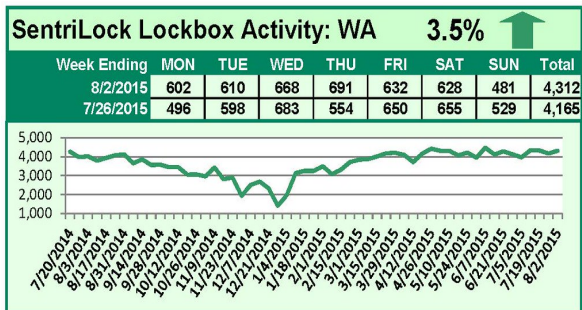

SentriLock Lockbox Activity July 27-August 2, 2015

This Week's Lockbox Activity

For the week of July 27-August 2, 2015, these charts show the number of times RMLS™ subscribers opened SentriLock lockboxes in Oregon and Washington. Showing activity in Washington rose this week, while activity in Oregon decreased.

For a larger version of each chart, visit the RMLS™ photostream on Flickr.