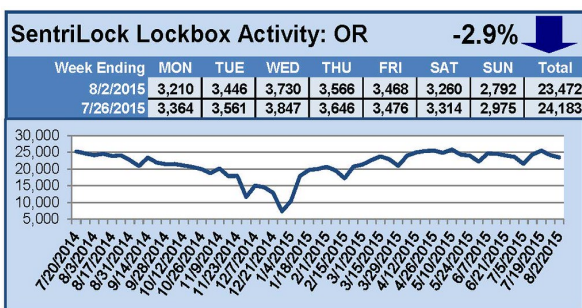

SentriLock Lockbox Activity July 27-August 2, 2015

This Week's Lockbox Activity

For the week of July 27-August 2, 2015, these charts show the number of times RMLS™ subscribers opened SentriLock lockboxes in Oregon and Washington. Showing activity in Washington rose this week, while activity in Oregon decreased.