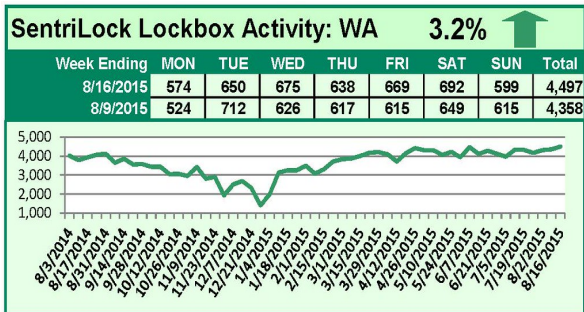

# SentriLock Lockbox Activity August 10-16, 2015

## This Week's Lockbox Activity

For the week of August 10-16, 2015, these charts show the number of times RMLS™ subscribers opened SentriLock lockboxes in Oregon and Washington. Washington saw an increase in activity this week, while Oregon saw numbers decrease.