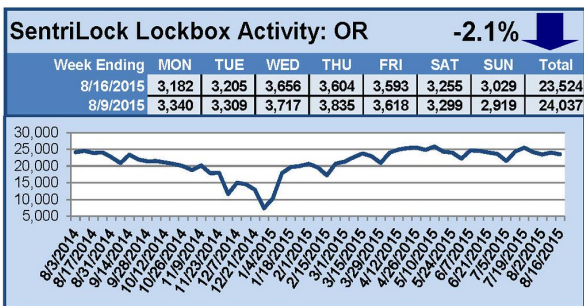

# SentriLock Lockbox Activity August 10-16, 2015

## This Week's Lockbox Activity

For the week of August 10-16, 2015, these charts show the number of times RMLS™ subscribers opened SentriLock lockboxes in Oregon and Washington. Washington saw an increase in activity this week, while Oregon saw numbers decrease.