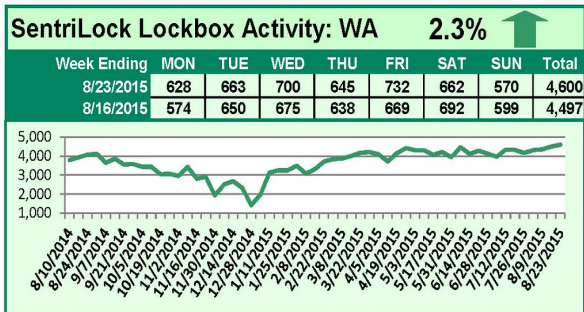

SentriLock Lockbox Activity August 17-23, 2015

This Week's Lockbox Activity

For the week of August 17-23, 2015, these charts show the number of times RMLS™ subscribers opened SentriLock lockboxes in Oregon and Washington. Activity in Washington rose this week, while activity in Oregon decreased.

For a larger version of each chart, visit the RMLS™ photostream on Flickr.