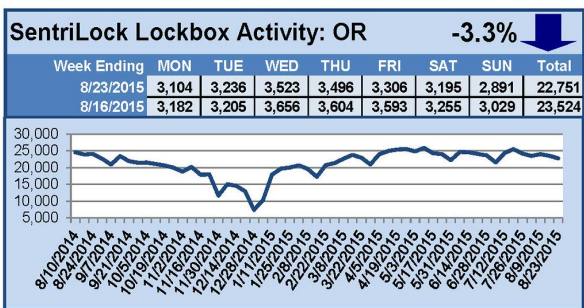

SentriLock Lockbox Activity August 17-23, 2015

This Week's Lockbox Activity

For the week of August 17-23, 2015, these charts show the number of times RMLS™ subscribers opened SentriLock lockboxes in Oregon and Washington. Activity in Washington rose this week, while activity in Oregon decreased.