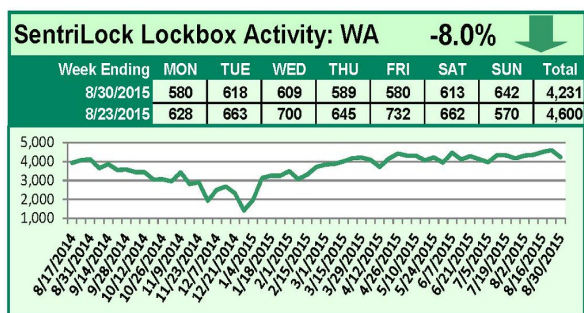

SentriLock Lockbox Activity August 24-30, 2015

This Week's Lockbox Activity

For the week of August 24-30, 2015, these charts show the number of times RMLS™ subscribers opened SentriLock lockboxes in Oregon and Washington. Activity increased in Oregon this week, and activity decreased in Washington.

For a larger version of each chart, visit the RMLS™ photostream on Flickr.