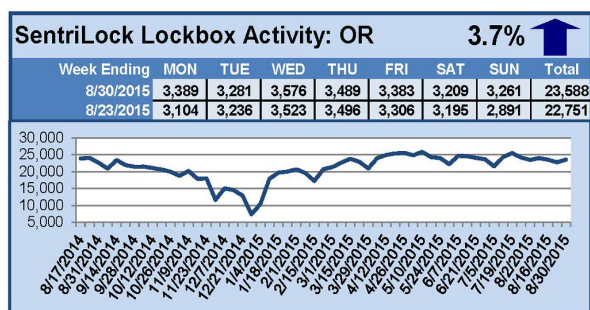

SentriLock Lockbox Activity August 24-30, 2015

This Week's Lockbox Activity

For the week of August 24-30, 2015, these charts show the number of times RMLS™ subscribers opened SentriLock lockboxes in Oregon and Washington. Activity increased in Oregon this week, and activity decreased in Washington.