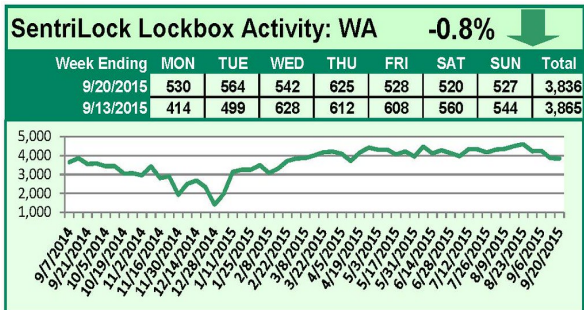

SentriLock Lockbox Activity September 14-20, 2015

This Week's Lockbox Activity

For the week of September 14-20, 2015, these charts show the number of times RMLS™ subscribers opened SentriLock lockboxes in Oregon and Washington. Showing activity rose in Oregon this week, but fell slightly in Washington.

For a larger version of each chart, visit the RMLS™ photostream on Flickr.