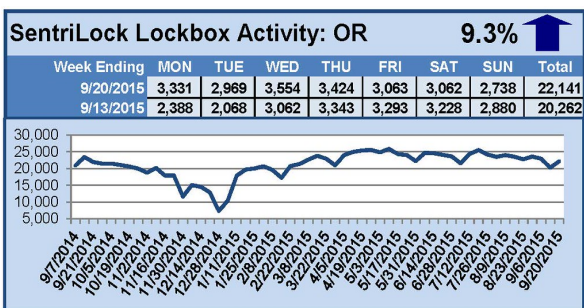

SentriLock Lockbox Activity September 14-20, 2015

This Week's Lockbox Activity

For the week of September 14-20, 2015, these charts show the number of times RMLS™ subscribers opened SentriLock lockboxes in Oregon and Washington. Showing activity rose in Oregon this week, but fell slightly in Washington.