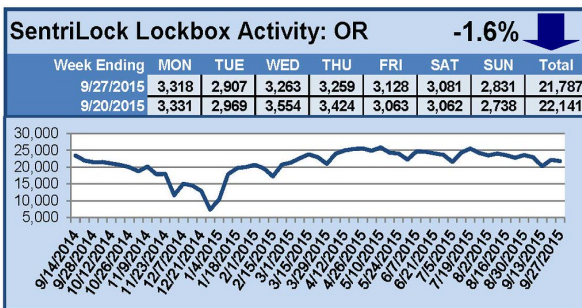

SentriLock Lockbox Activity September 21-27, 2015

This Week's Lockbox Activity

For the week of September 21-27, 2015, these charts show the number of times RMLS™ subscribers opened SentriLock lockboxes in Oregon and Washington. Washington saw an increase in lockbox activity this week, and Oregon saw a small decrease.