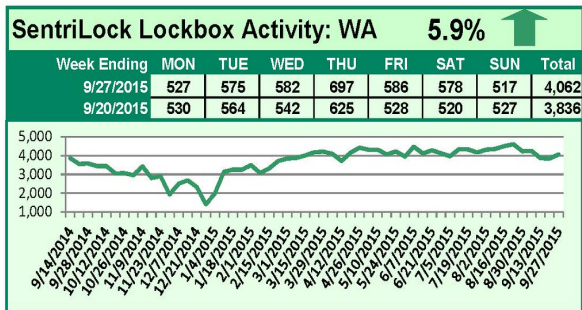

SentriLock Lockbox Activity September 21-27, 2015

This Week's Lockbox Activity

For the week of September 21-27, 2015, these charts show the number of times RMLS™ subscribers opened SentriLock lockboxes in Oregon and Washington. Washington saw an increase in lockbox activity this week, and Oregon saw a small decrease.

For a larger version of each chart, visit the RMLS™ photostream on Flickr.