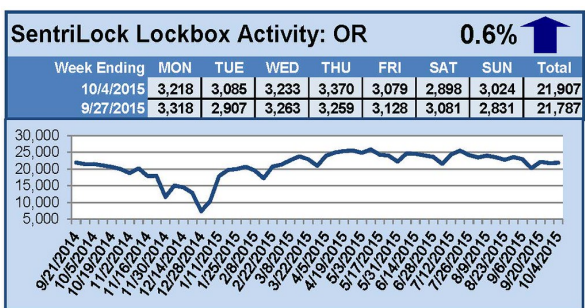

SentriLock Lockbox Activity September 28-October 4, 2015

This Week's Lockbox Activity

For the week of September 28-October 4, 2015, these charts show the number of times RMLS™ subscribers opened SentriLock lockboxes in Oregon and Washington. Activity in Oregon increased slightly this week; in Washington, activity decreased.