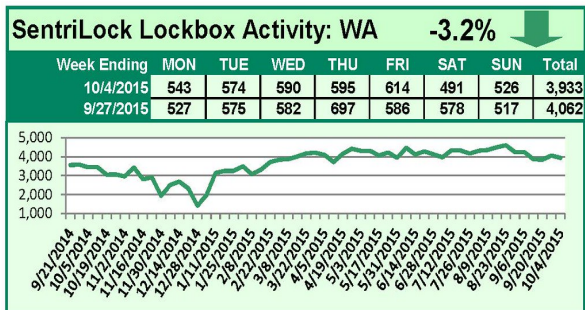

SentriLock Lockbox Activity September 28-October 4, 2015

This Week's Lockbox Activity

For the week of September 28-October 4, 2015, these charts show the number of times RMLS™ subscribers opened SentriLock lockboxes in Oregon and Washington. Activity in Oregon increased slightly this week; in Washington, activity decreased.

For a larger version of each chart, visit the RMLS™ photostream on Flickr.