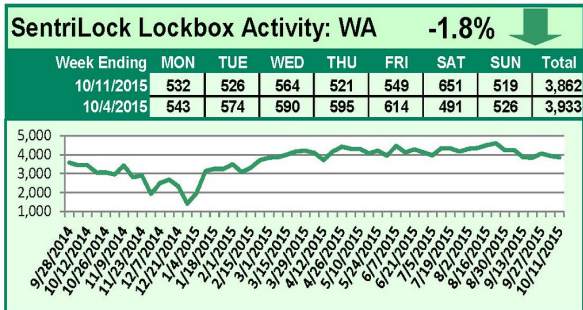

SentriLock Lockbox Activity October 5-11, 2015

This Week's Lockbox Activity

For the week of October 5-11, 2015, these charts show the number of times RMLS™ subscribers opened SentriLock lockboxes in Oregon and Washington. Both states saw a decrease in activity this week.

For a larger version of each chart, visit the RMLS™ photostream on Flickr.