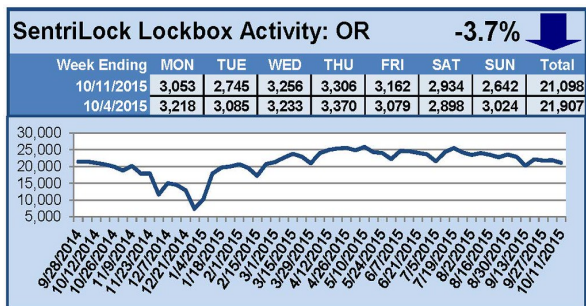

SentriLock Lockbox Activity October 5-11, 2015

This Week's Lockbox Activity

For the week of October 5-11, 2015, these charts show the number of times RMLS™ subscribers opened SentriLock lockboxes in Oregon and Washington. Both states saw a decrease in activity this week.