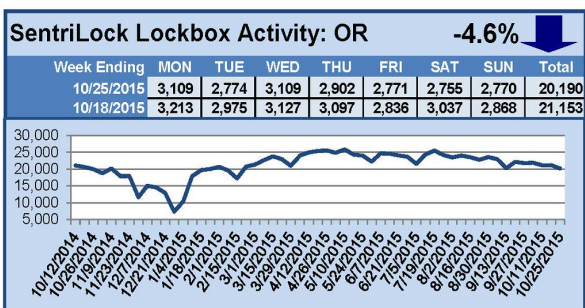

SentriLock Lockbox Activity October 19-25, 2015

This Week's Lockbox Activity

For the week of October 19-25, 2015, these charts show the number of times RMLS™ subscribers opened SentriLock lockboxes in Oregon and Washington. Activity decreased in both Oregon and Washington this week.