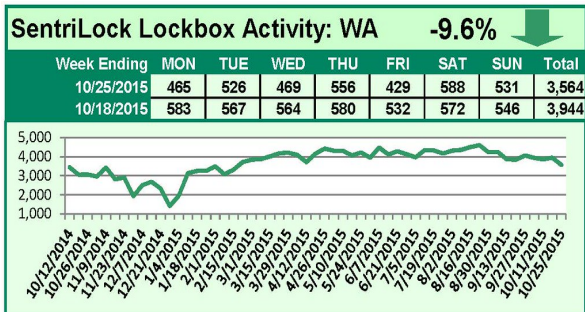

SentriLock Lockbox Activity October 19-25, 2015

This Week's Lockbox Activity

For the week of October 19-25, 2015, these charts show the number of times RMLS™ subscribers opened SentriLock lockboxes in Oregon and Washington. Activity decreased in both Oregon and Washington this week.

For a larger version of each chart, visit the RMLS™ photostream on Flickr.