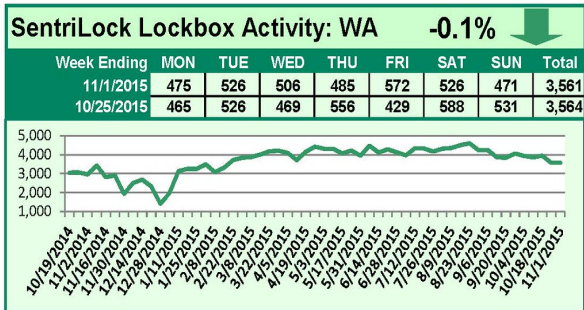

# SentriLock Lockbox Activity October 26-November 1, 2015

## This Week's Lockbox Activity

For the week of October 26-November 1, 2015, these charts show the number of times RMLS™ subscribers opened SentriLock lockboxes in Oregon and Washington. Activity decreased in both Oregon and Washington this week.