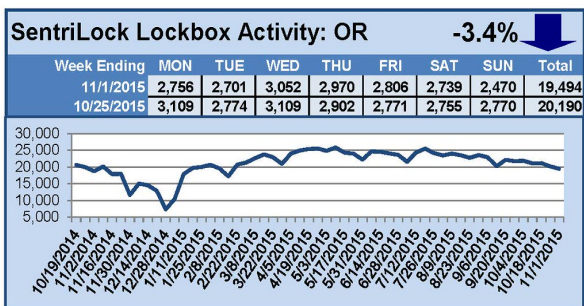

# SentriLock Lockbox Activity October 26-November 1, 2015

## This Week's Lockbox Activity

For the week of October 26-November 1, 2015, these charts show the number of times RMLS™ subscribers opened SentriLock lockboxes in Oregon and Washington. Activity decreased in both Oregon and Washington this week.