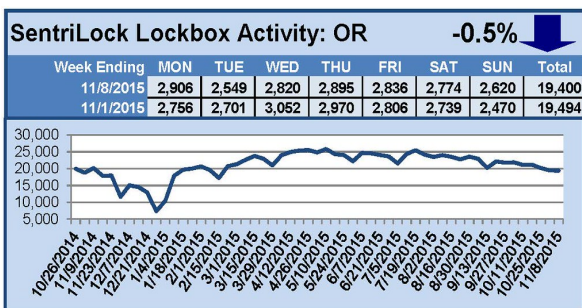

# SentriLock Lockbox Activity November 2-8, 2015

## This Week's Lockbox Activity

For the week of November 2-8, 2015, these charts show the number of times RMLS™ subscribers opened SentriLock lockboxes in Oregon and Washington. Activity decreased in both Oregon and Washington this week.