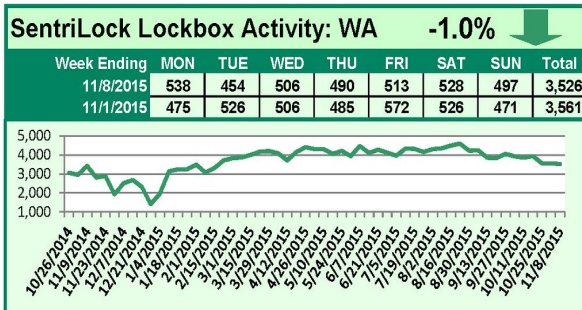

# SentriLock Lockbox Activity November 2-8, 2015

## This Week's Lockbox Activity

For the week of November 2-8, 2015, these charts show the number of times RMLS™ subscribers opened SentriLock lockboxes in Oregon and Washington. Activity decreased in both Oregon and Washington this week.