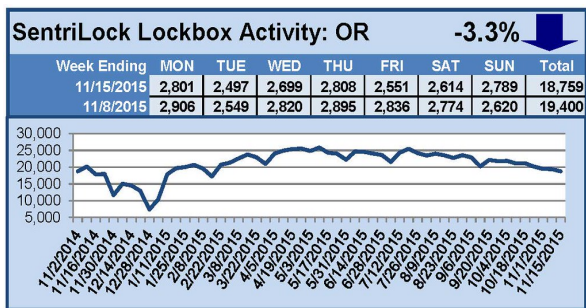

SentriLock Lockbox Activity November 9-15, 2015

This Week's Lockbox Activity

For the week of November 9-15, 2015, these charts show the number of times RMLS™ subscribers opened SentriLock lockboxes in Oregon and Washington. Activity decreased in both Oregon and Washington this week.