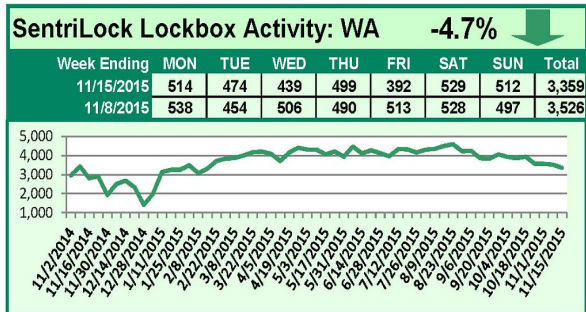

SentriLock Lockbox Activity November 9-15, 2015

This Week's Lockbox Activity

For the week of November 9-15, 2015, these charts show the number of times RMLS™ subscribers opened SentriLock lockboxes in Oregon and Washington. Activity decreased in both Oregon and Washington this week.

For a larger version of each chart, visit the RMLS™ photostream on Flickr.