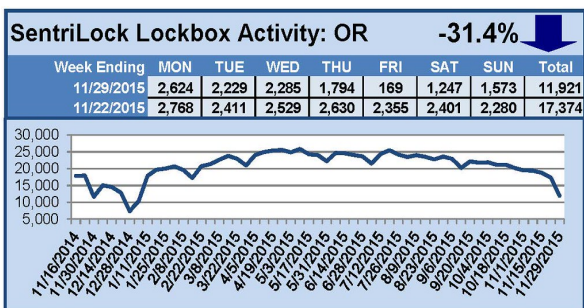

SentriLock Lockbox Activity November 23-29, 2015

This Week's Lockbox Activity

For the week of November 23-29, 2015, these charts show the number of times RMLS™ subscribers opened SentriLock lockboxes in Oregon and Washington. Activity decreased in both Oregon and Washington this week.