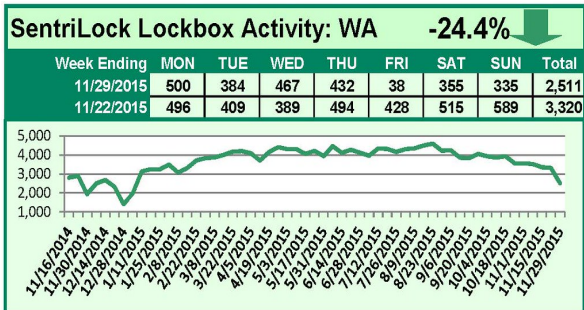

SentriLock Lockbox Activity November 23-29, 2015

This Week's Lockbox Activity

For the week of November 23-29, 2015, these charts show the number of times RMLS™ subscribers opened SentriLock lockboxes in Oregon and Washington. Activity decreased in both Oregon and Washington this week.

For a larger version of each chart, visit the RMLS™ photostream on Flickr.