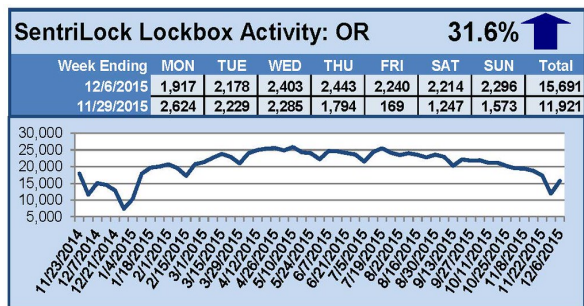

SentriLock Lockbox Activity November 30-December 6, 2015

This Week's Lockbox Activity

For the week of November 30-December 6, 2015, these charts show the number of times RMLS™ subscribers opened SentriLock lockboxes in Oregon and Washington. Activity increased in both Oregon and Washington this week.