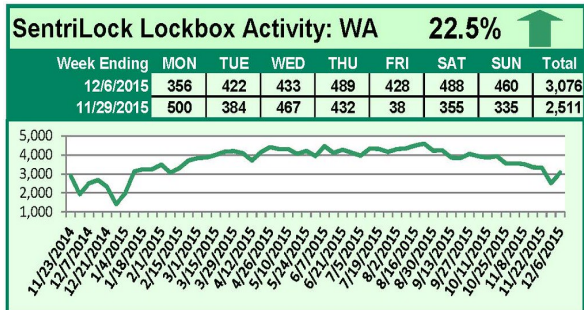

SentriLock Lockbox Activity November 30-December 6, 2015

This Week's Lockbox Activity

For the week of November 30-December 6, 2015, these charts show the number of times RMLS™ subscribers opened SentriLock lockboxes in Oregon and Washington. Activity increased in both Oregon and Washington this week.

For a larger version of each chart, visit the RMLS™ photostream on Flickr.