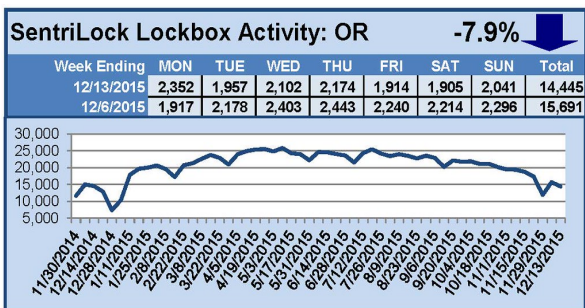

SentriLock Lockbox Activity December 7-13, 2015

This Week's Lockbox Activity

For the week of December 7-13, 2015, these charts show the number of times RMLS™ subscribers opened SentriLock lockboxes in Oregon and Washington. Activity decreased in both Oregon and Washington this week.