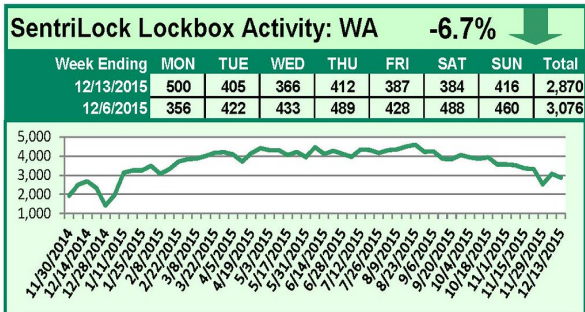

SentriLock Lockbox Activity December 7-13, 2015

This Week's Lockbox Activity

For the week of December 7-13, 2015, these charts show the number of times RMLS™ subscribers opened SentriLock lockboxes in Oregon and Washington. Activity decreased in both Oregon and Washington this week.

For a larger version of each chart, visit the RMLS™ photostream on Flickr.