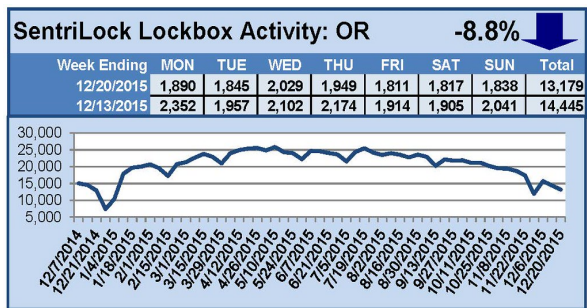

SentriLock Lockbox Activity December 14-20, 2015

This Week's Lockbox Activity

For the week of December 14-20, 2015, these charts show the number of times RMLS™ subscribers opened SentriLock lockboxes in Oregon and Washington. Activity decreased in both Oregon and Washington this week.