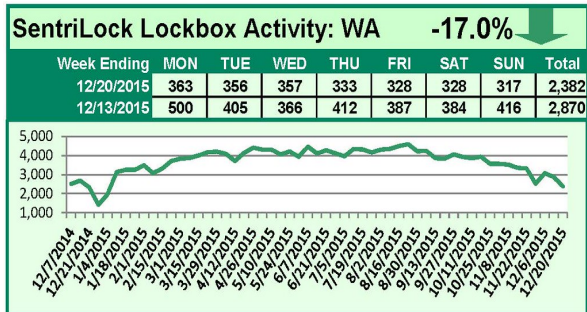

SentriLock Lockbox Activity December 14-20, 2015

This Week's Lockbox Activity

For the week of December 14-20, 2015, these charts show the number of times RMLS™ subscribers opened SentriLock lockboxes in Oregon and Washington. Activity decreased in both Oregon and Washington this week.

For a larger version of each chart, visit the RMLS™ photostream on Flickr.