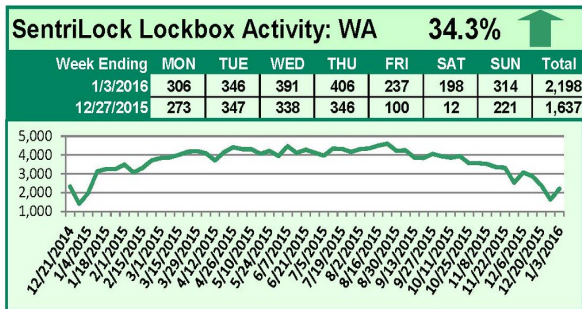

SentriLock Lockbox Activity December 28, 2015-January 3, 2016

This Week's Lockbox Activity

For the week of December 28, 2015-January 3, 2016, these charts show the number of times RMLS™ subscribers opened SentriLock lockboxes in Oregon and Washington. Activity in Oregon and Washington increased this week.

For a larger version of each chart, visit the RMLS™ photostream on Flickr.