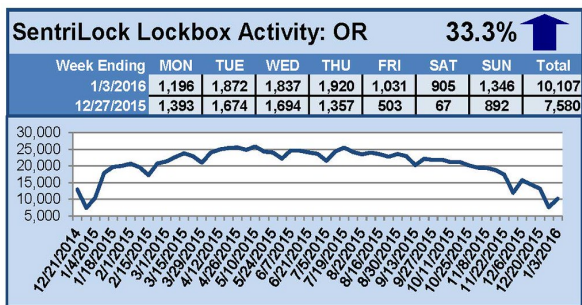

SentriLock Lockbox Activity December 28, 2015-January 3, 2016

This Week's Lockbox Activity

For the week of December 28, 2015-January 3, 2016, these charts show the number of times RMLS™ subscribers opened SentriLock lockboxes in Oregon and Washington. Activity in Oregon and Washington increased this week.