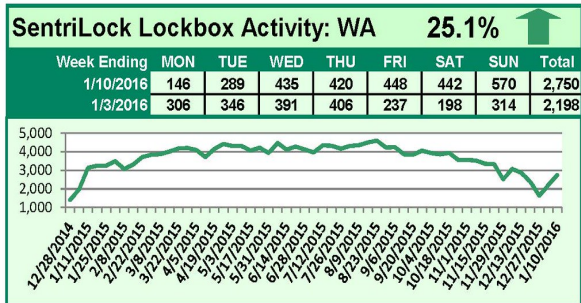

SentriLock Lockbox Activity January 4-10, 2016

This Week's Lockbox Activity

For the week of January 3-10, 2016, these charts show the number of times RMLS™ subscribers opened SentriLock lockboxes in Oregon and Washington. Activity in Oregon and Washington increased this week.

For a larger version of each chart, visit the RMLS™ photostream on Flickr.