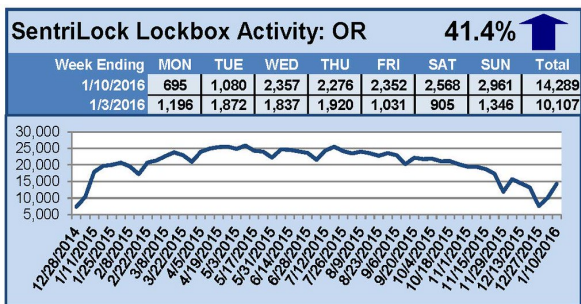

SentriLock Lockbox Activity January 4-10, 2016

This Week's Lockbox Activity

For the week of January 3-10, 2016, these charts show the number of times RMLS™ subscribers opened SentriLock lockboxes in Oregon and Washington. Activity in Oregon and Washington increased this week.