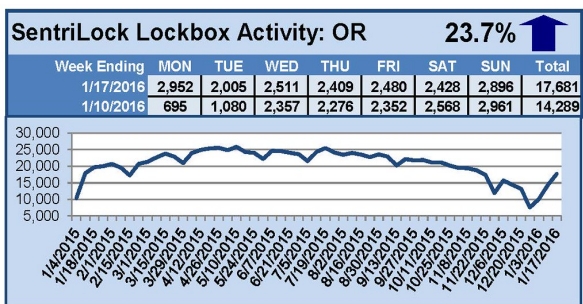

# SentriLock Lockbox Activity January 11-17, 2016

## This Week's Lockbox Activity

For the week of January 11-17, 2016, these charts show the number of times RMLS™ subscribers opened SentriLock lockboxes in Oregon and Washington. Activity in Oregon and Washington increased again this week.