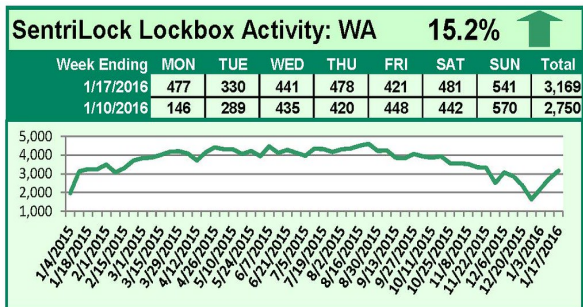

# SentriLock Lockbox Activity January 11-17, 2016

## This Week's Lockbox Activity

For the week of January 11-17, 2016, these charts show the number of times RMLS™ subscribers opened SentriLock lockboxes in Oregon and Washington. Activity in Oregon and Washington increased again this week.