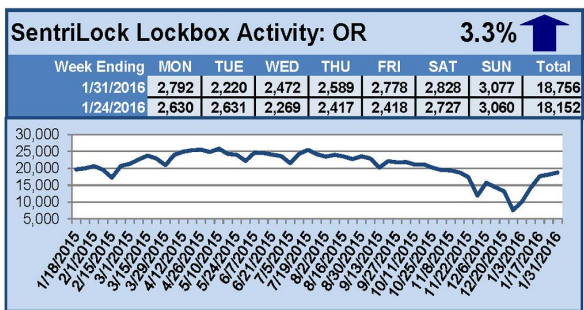

SentriLock Lockbox Activity January 25-31, 2016

This Week's Lockbox Activity

For the week of January 25-31, 2016, these charts show the number of times RMLS™ subscribers opened SentriLock lockboxes in Oregon and Washington. Activity in Oregon and Washington increased this week.