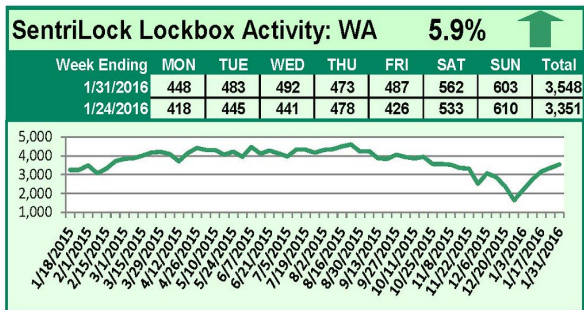

SentriLock Lockbox Activity January 25-31, 2016

This Week's Lockbox Activity

For the week of January 25-31, 2016, these charts show the number of times RMLS™ subscribers opened SentriLock lockboxes in Oregon and Washington. Activity in Oregon and Washington increased this week.

For a larger version of each chart, visit the RMLS™ photostream on Flickr.