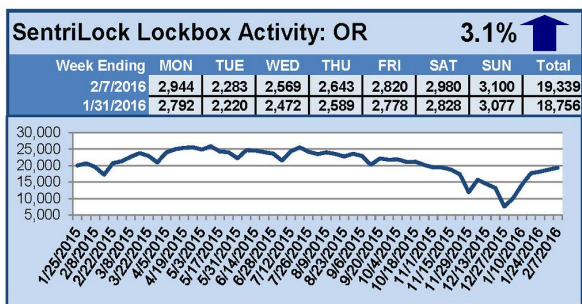

SentriLock Lockbox Activity February 1-7, 2016

This Week's Lockbox Activity

For the week of February 1-7, 2016, these charts show the number of times RMLS™ subscribers opened SentriLock lockboxes in Oregon and Washington. Activity in Oregon and Washington continued to increase this week.