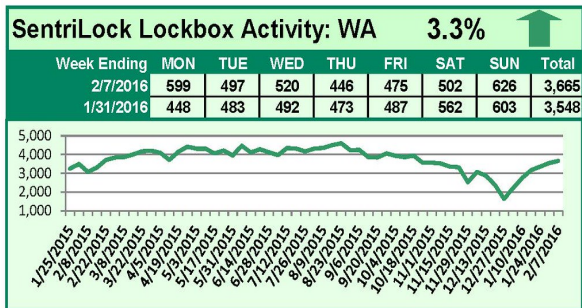

SentriLock Lockbox Activity February 1-7, 2016

This Week's Lockbox Activity

For the week of February 1-7, 2016, these charts show the number of times RMLS™ subscribers opened SentriLock lockboxes in Oregon and Washington. Activity in Oregon and Washington continued to increase this week.

For a larger version of each chart, visit the RMLS™ photostream on Flickr.