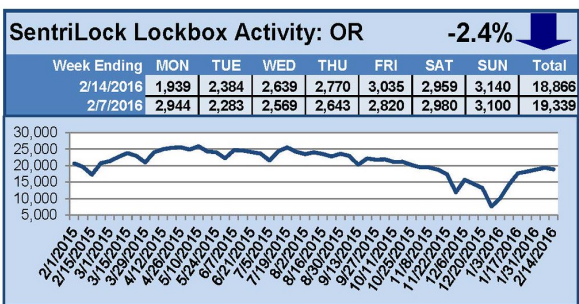

# SentriLock Lockbox Activity February 8-14, 2016

## This Week's Lockbox Activity

For the week of February 8-14, 2016, these charts show the number of times RMLS™ subscribers opened SentriLock lockboxes in Oregon and Washington. Activity in Oregon and Washington continued to decrease this week.