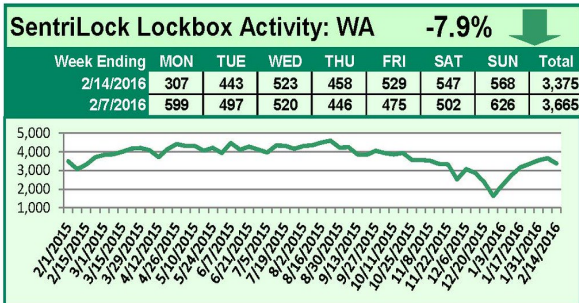

# SentriLock Lockbox Activity February 8-14, 2016

## This Week's Lockbox Activity

For the week of February 8-14, 2016, these charts show the number of times RMLS™ subscribers opened SentriLock lockboxes in Oregon and Washington. Activity in Oregon and Washington continued to decrease this week.