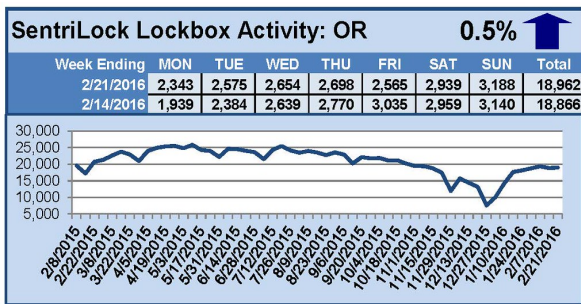

SentriLock Lockbox Activity February 15-21, 2016

This Week's Lockbox Activity

For the week of February 15-21, 2016, these charts show the number of times RMLS™ subscribers opened SentriLock lockboxes in Oregon and Washington. Activity in Washington decreased while activity in Oregon increased slightly this week.