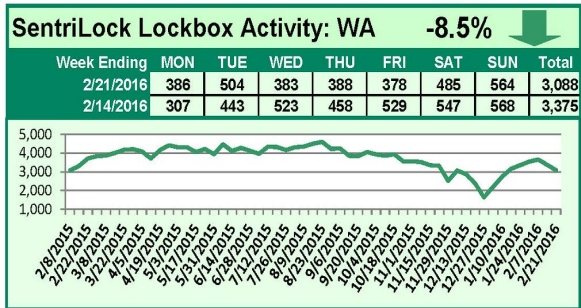

SentriLock Lockbox Activity February 15-21, 2016

This Week's Lockbox Activity

For the week of February 15-21, 2016, these charts show the number of times RMLS™ subscribers opened SentriLock lockboxes in Oregon and Washington. Activity in Washington decreased while activity in Oregon increased slightly this week.

For a larger version of each chart, visit the RMLS™ photostream on Flickr.