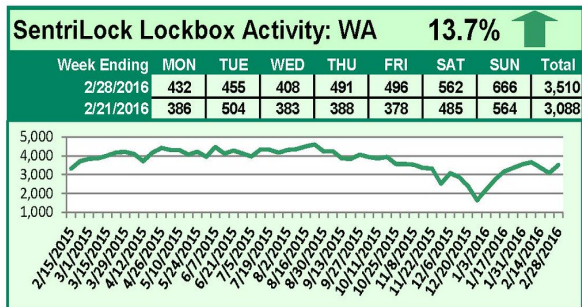

SentriLock Lockbox Activity February 22-28, 2016

This Week's Lockbox Activity

For the week of February 22-28, 2016, these charts show the number of times RMLS™ subscribers opened SentriLock lockboxes in Oregon and Washington. Activity increased in both Oregon and Washington this week.

For a larger version of each chart, visit the RMLS™ photostream on Flickr.