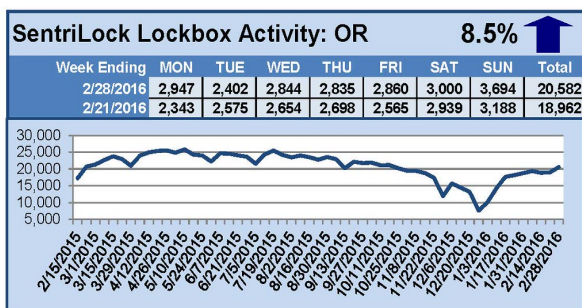

SentriLock Lockbox Activity February 22-28, 2016

This Week's Lockbox Activity

For the week of February 22-28, 2016, these charts show the number of times RMLS™ subscribers opened SentriLock lockboxes in Oregon and Washington. Activity increased in both Oregon and Washington this week.