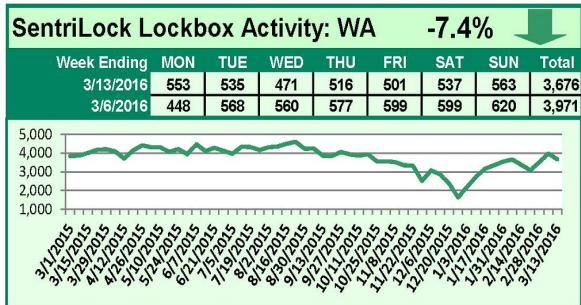

SentriLock Lockbox Activity

March 7-13, 2016

This Week's Lockbox Activity

For the week of March 7-13, 2016, these charts show the number of times RMLS™ subscribers opened SentriLock lockboxes in Oregon and Washington. Activity increased in Oregon and decreased in Washington this week.

For a larger version of each chart, visit the RMLS™ photostream on Flickr.