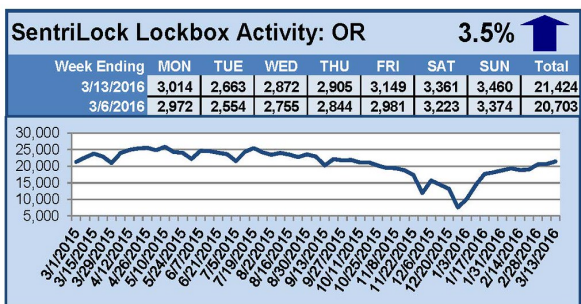

SentriLock Lockbox Activity

March 7-13, 2016

This Week's Lockbox Activity

For the week of March 7-13, 2016, these charts show the number of times RMLS™ subscribers opened SentriLock lockboxes in Oregon and Washington. Activity increased in Oregon and decreased in Washington this week.