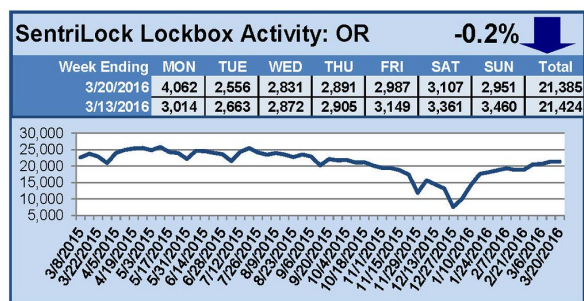

SentriLock Lockbox Activity

March 14-20, 2016

This Week's Lockbox Activity

For the week of March 14-20, 2016, these charts show the number of times RMLS™ subscribers opened SentriLock lockboxes in Oregon and Washington. Activity increased in Washington and decreased slightly in Oregon this week.