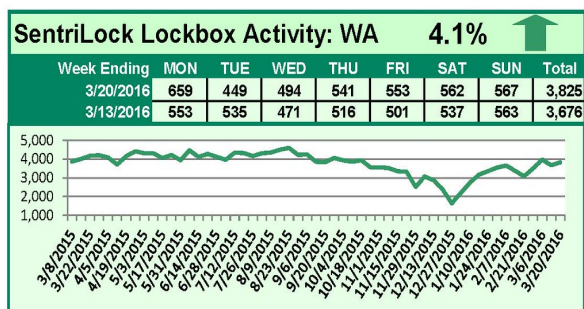

SentriLock Lockbox Activity

March 14-20, 2016

This Week's Lockbox Activity

For the week of March 14-20, 2016, these charts show the number of times RMLS™ subscribers opened SentriLock lockboxes in Oregon and Washington. Activity increased in Washington and decreased slightly in Oregon this week.

For a larger version of each chart, visit the RMLS™ photostream on Flickr.