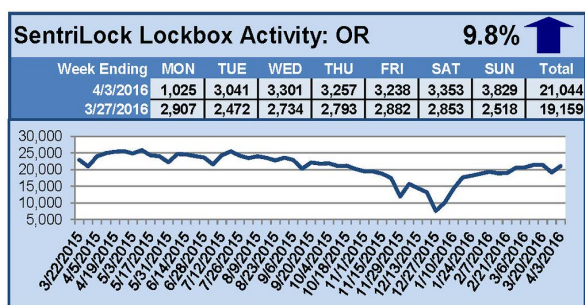

### This Week's Lockbox Activity

For the week of March 28-April 3, 2016, these charts show the number of times RMLS™ subscribers opened SentriLock lockboxes in Oregon and Washington. Activity rose in Oregon and decreased in Washington this week.