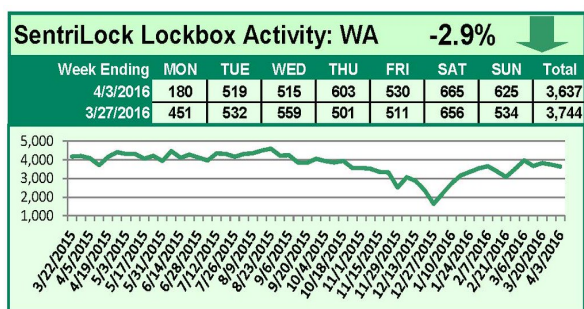

### This Week's Lockbox Activity

For the week of March 28-April 3, 2016, these charts show the number of times RMLS™ subscribers opened SentriLock lockboxes in Oregon and Washington. Activity rose in Oregon and decreased in Washington this week.