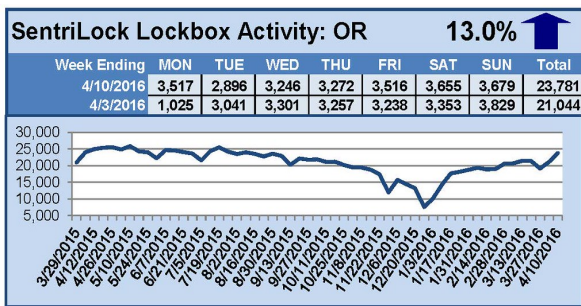

# SentriLock Lockbox Activity April 4-10, 2016

## This Week's Lockbox Activity

For the week of April 4-10, 2016, these charts show the number of times RMLS™ subscribers opened SentriLock lockboxes in Oregon and Washington. Activity rose in both Oregon and Washington this week.