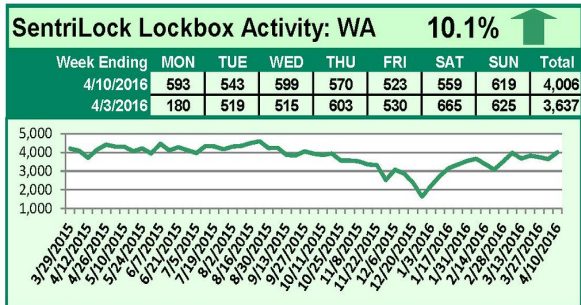

# SentriLock Lockbox Activity April 4-10, 2016

## This Week's Lockbox Activity

For the week of April 4-10, 2016, these charts show the number of times RMLS™ subscribers opened SentriLock lockboxes in Oregon and Washington. Activity rose in both Oregon and Washington this week.