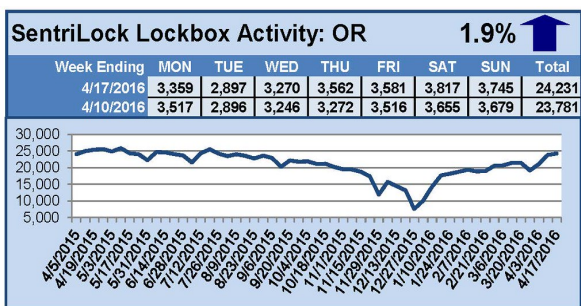

SentriLock Lockbox Activity April 11-17, 2016

This Week's Lockbox Activity

For the week of April 11-17, 2016, these charts show the number of times RMLS™ subscribers opened SentriLock lockboxes in Oregon and Washington. Activity rose in both Oregon and Washington this week.