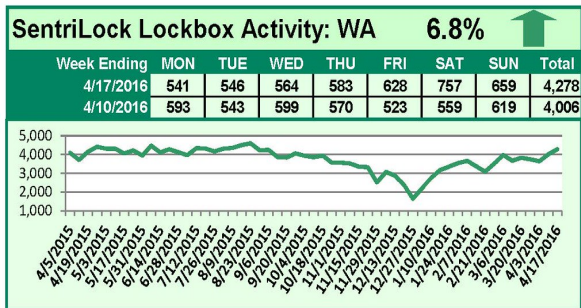

SentriLock Lockbox Activity April 11-17, 2016

This Week's Lockbox Activity

For the week of April 11-17, 2016, these charts show the number of times RMLS™ subscribers opened SentriLock lockboxes in Oregon and Washington. Activity rose in both Oregon and Washington this week.

For a larger version of each chart, visit the RMLS™ photostream on Flickr.