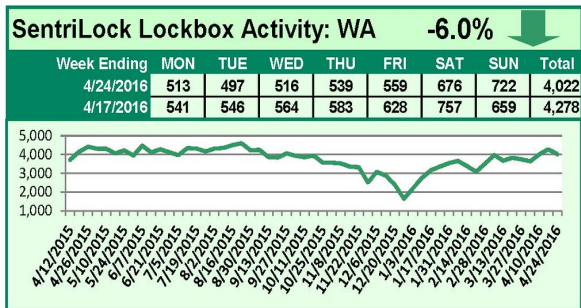

SentriLock Lockbox Activity April 18-24, 2016

This Week's Lockbox Activity

For the week of April 18-24, 2016, these charts show the number of times RMLS™ subscribers opened SentriLock lockboxes in Oregon and Washington. Activity decreased in both Oregon and Washington this week.

For a larger version of each chart, visit the RMLS™ photostream on Flickr.