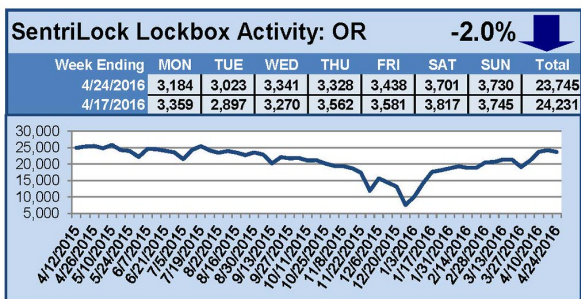

SentriLock Lockbox Activity April 18-24, 2016

This Week's Lockbox Activity

For the week of April 18-24, 2016, these charts show the number of times RMLS™ subscribers opened SentriLock lockboxes in Oregon and Washington. Activity decreased in both Oregon and Washington this week.