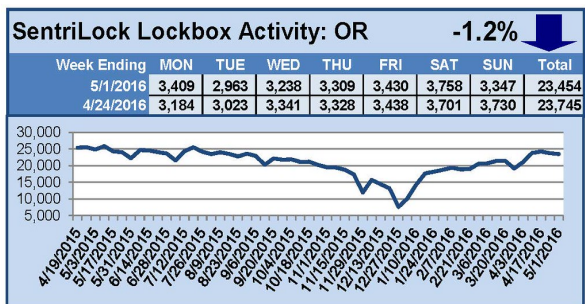

SentriLock Lockbox Activity April 25-May 1, 2016

This Week's Lockbox Activity

For the week of April 25-May 1, 2016, these charts show the number of times RMLS™ subscribers opened SentriLock lockboxes in Oregon and Washington. Activity increased in Washington but decreased in Oregon this week.