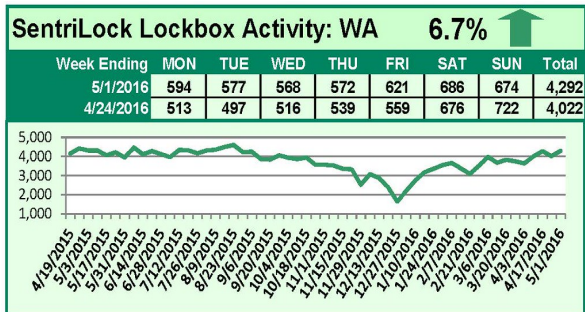

SentriLock Lockbox Activity April 25-May 1, 2016

This Week's Lockbox Activity

For the week of April 25-May 1, 2016, these charts show the number of times RMLS™ subscribers opened SentriLock lockboxes in Oregon and Washington. Activity increased in Washington but decreased in Oregon this week.

For a larger version of each chart, visit the RMLS™ photostream on Flickr.