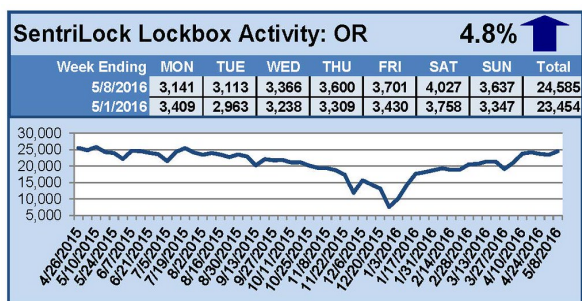

SentriLock Lockbox Activity May 2-8, 2016

This Week's Lockbox Activity

For the week of May 2-8, 2016, these charts show the number of times RMLS™ subscribers opened SentriLock lockboxes in Oregon and Washington. Activity increased in both Oregon and Washington this week.