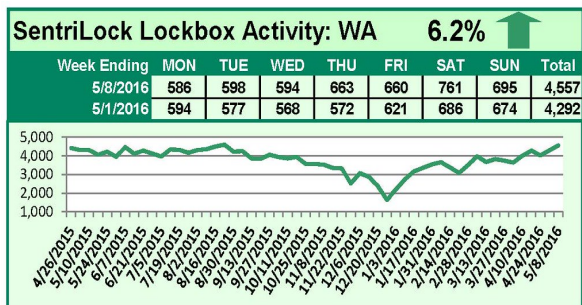

SentriLock Lockbox Activity May 2-8, 2016

This Week's Lockbox Activity

For the week of May 2-8, 2016, these charts show the number of times RMLS™ subscribers opened SentriLock lockboxes in Oregon and Washington. Activity increased in both Oregon and Washington this week.

For a larger version of each chart, visit the RMLS™ photostream on Flickr.