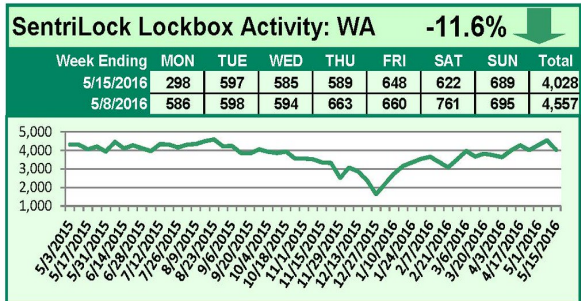

SentriLock Lockbox Activity May 9-15, 2016

This Week's Lockbox Activity

For the week of May 9-15, 2016, these charts show the number of times RMLS™ subscribers opened SentriLock lockboxes in Oregon and Washington. Activity decreased in both Oregon and Washington this week.

For a larger version of each chart, visit the RMLS™ photostream on Flickr.