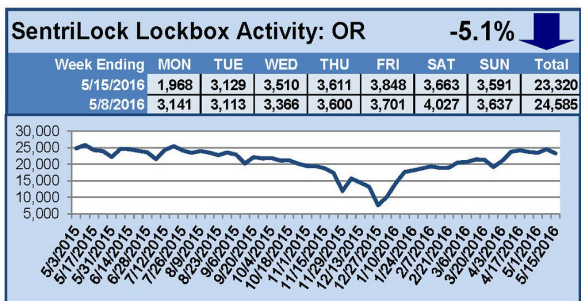

SentriLock Lockbox Activity May 9-15, 2016

This Week's Lockbox Activity

For the week of May 9-15, 2016, these charts show the number of times RMLS™ subscribers opened SentriLock lockboxes in Oregon and Washington. Activity decreased in both Oregon and Washington this week.